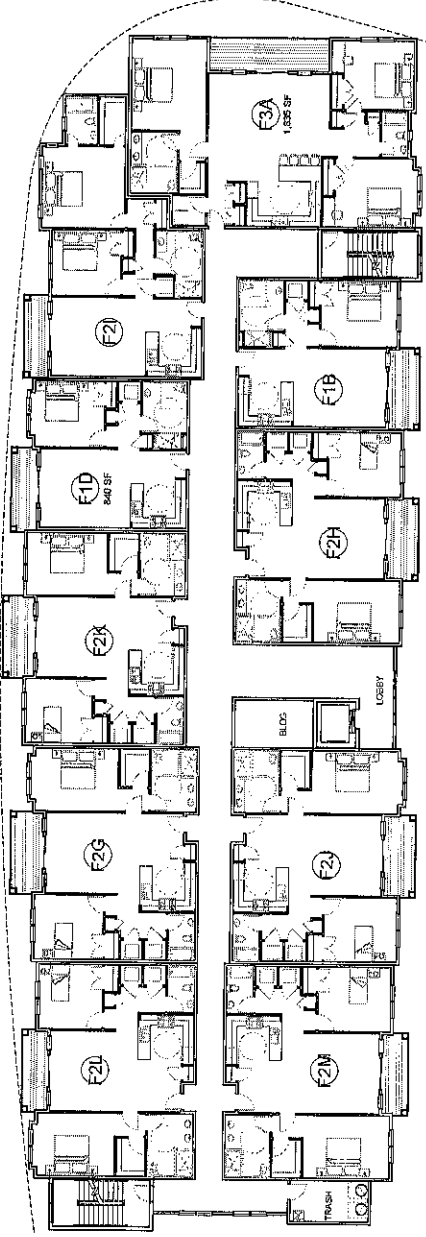

NO.	DATE	DESCRIPTION	BY

PROJECT	GROVERS MILL RD	SHEET NO.	
OWNER	GROVERS MILL ROAD MULTI-FAMILY HOUSING, LLC	DATE	
PROJECT NO.		SCALE	
NEW MULTI FAMILY BUILDING			
DATE		TITLE	
BUILDING "F"			
SECOND & THIRD FLOOR ROOF PLANS			
DESIGNED BY		CHECKED BY	
DRAWN BY		DATE	3/20/14
SCALE		PROJECT NO.	
DATE		SHEET NO.	

BUILDING "F" - SECOND & THIRD FLOOR PLANS

BUILDING "F" - ROOF PLAN